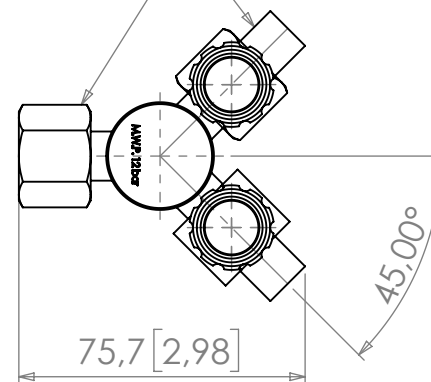

G3/8" FEMALE SWIVEL NUT INLET R/H

2 X G3/8" MALE CONED OUTLET R/H

1				07/10/2019	
REV	CREATED	CHECKED	APPROVED	DWG DATE	REF

MATERIAL: BRASS, PTFE

THIS DRAWING IS CONFIDENTIAL AND IS THE PROPERTY OF THE WEST GROUP LTD AND MAY NOT BE REPRODUCED IN WHOLE OR IN PART, OR USED FOR ANY OTHER PURPOSE OTHER THAN THAT FOR WHICH IT IS SUPPLIED. ALL RIGHTS IN RESPECT OF PATENTS, DESIGN AND COPYRIGHTS RESERVED.

WEST GROUP LTD, UK
 TEL: +44 (0) 23 9226 6031
 WWW.WESTGROUP.CO.UK
 SALES@WESTGROUP.CO.UK

TITLE: TWIN REGULATOR OUTLET VALVE G3/8" FEMALE X MALE RH THREAD

	DIM'S mm[inch]	SCALE NTS	SIZE A4	SHEET 1 / 1	DOCUMENT NUMBER NTC 249	REVISION 1
--	-------------------	--------------	------------	----------------	----------------------------	---------------